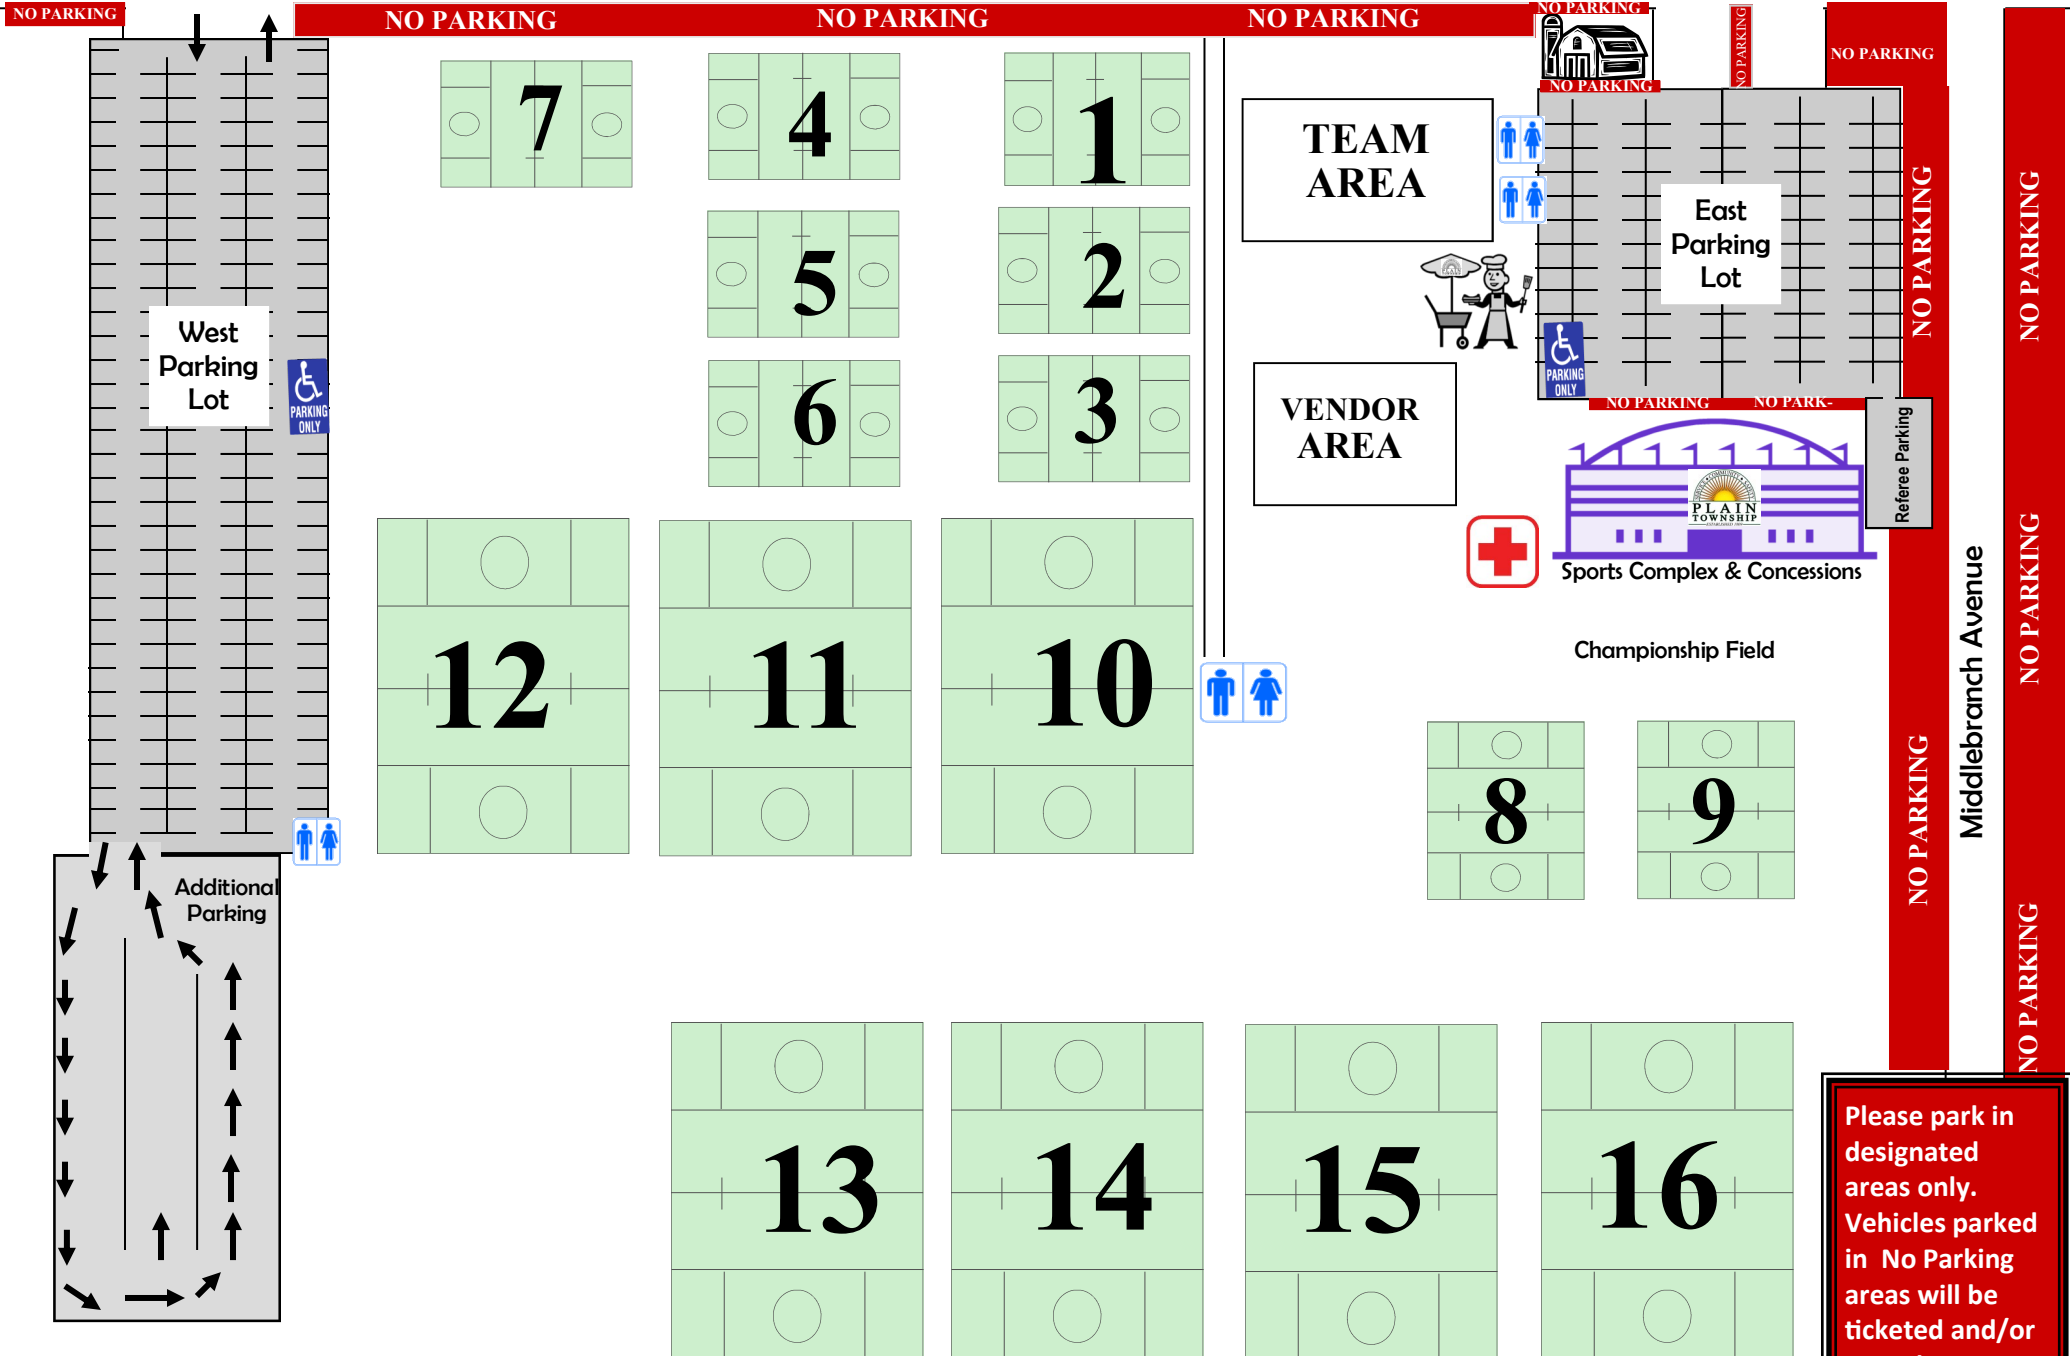

**** Diamond Park Map is not to scale.**

Diamond Street NE

SUNDAY MAY 13, 2018

Please park in designated areas only. Vehicles parked in No Parking areas will be ticketed and/or towed.